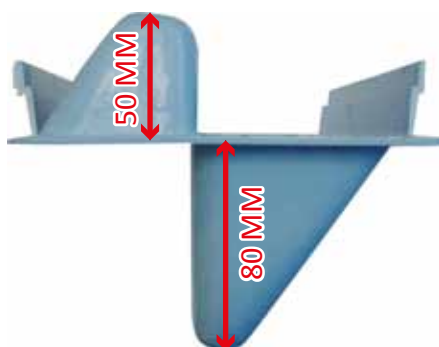

NICHE WALL STEP

**FRONT
VIEW**

**BACK
VIEW**

**SIDE
VIEW**

**IDEAL FOR LAP POOLS
AND COMMERCIAL
POOLS WHERE THERE
ARE LANE ROPES AND
NO SPACE FOR A
LADDER.**

**USE IN CONJUNCTION
WITH POOL DECK G1 &
G6 GRAB RAILS.**

PRODUCT CODE: MAG399B

Rainbow Pool Products

PO Box 2388, Mansfield Qld 4122

Telephone STD 61-7-3849 5385

Facsimile STD 61-7-3849 5384

Email: info@rainbowpoolproducts.com.au

Web: www.rainbowpoolproducts.com.au