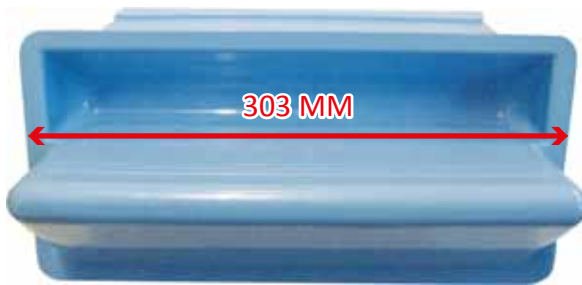

NICHE WALL STEP

**FRONT
VIEW**

**BACK
VIEW**

**SIDE
VIEW**

**IDEAL FOR LAP POOLS
AND COMMERCIAL
POOLS WHERE THERE
ARE LANE ROPES AND
NO SPACE FOR A
LADDER.**

**USE IN CONJUNCTION
WITH POOL DECK G1 &
G6 GRAB RAILS.**

PRODUCT CODE: MAG399B

Rainbow Pool Products

PO Box 2388, Mansfield Qld 4122

Telephone STD 61-7-3849 5385

Facsimile STD 61-7-3849 5384

Email: info@rainbowpoolproducts.com.au

Web: www.rainbowpoolproducts.com.au