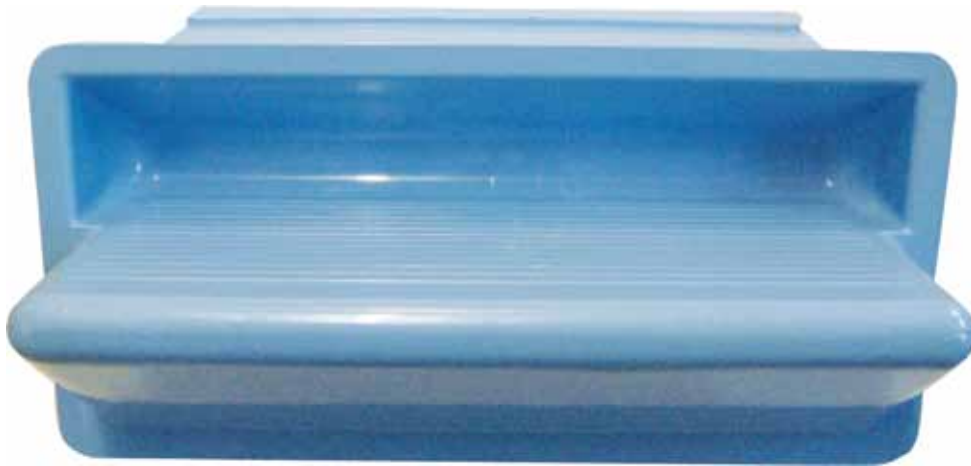

NICHE WALL STEP

**FRONT
VIEW**

**BACK
VIEW**

**SIDE
VIEW**

**IDEAL FOR LAP POOLS
AND COMMERCIAL
POOLS WHERE THERE
ARE LANE ROPES AND
NO SPACE FOR A
LADDER.**

**USE IN CONJUNCTION
WITH POOL DECK G1 &
G6 GRAB RAILS.**

PRODUCT CODE: MAG399B

Rainbow Pool Products

PO Box 2388, Mansfield Qld 4122

Telephone STD 61-7-3849 5385

Facsimile STD 61-7-3849 5384

Email: info@rainbowpoolproducts.com.au

Web: www.rainbowpoolproducts.com.au