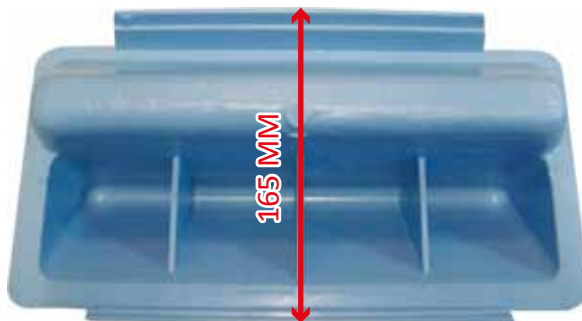

NICHE WALL STEP

**FRONT
VIEW**

**BACK
VIEW**

**SIDE
VIEW**

**IDEAL FOR LAP POOLS
AND COMMERCIAL
POOLS WHERE THERE
ARE LANE ROPES AND
NO SPACE FOR A
LADDER.**

**USE IN CONJUNCTION
WITH POOL DECK G1 &
G6 GRAB RAILS.**

PRODUCT CODE: MAG399B

Rainbow Pool Products

PO Box 2388, Mansfield Qld 4122

Telephone STD 61-7-3849 5385

Facsimile STD 61-7-3849 5384

Email: info@rainbowpoolproducts.com.au

Web: www.rainbowpoolproducts.com.au